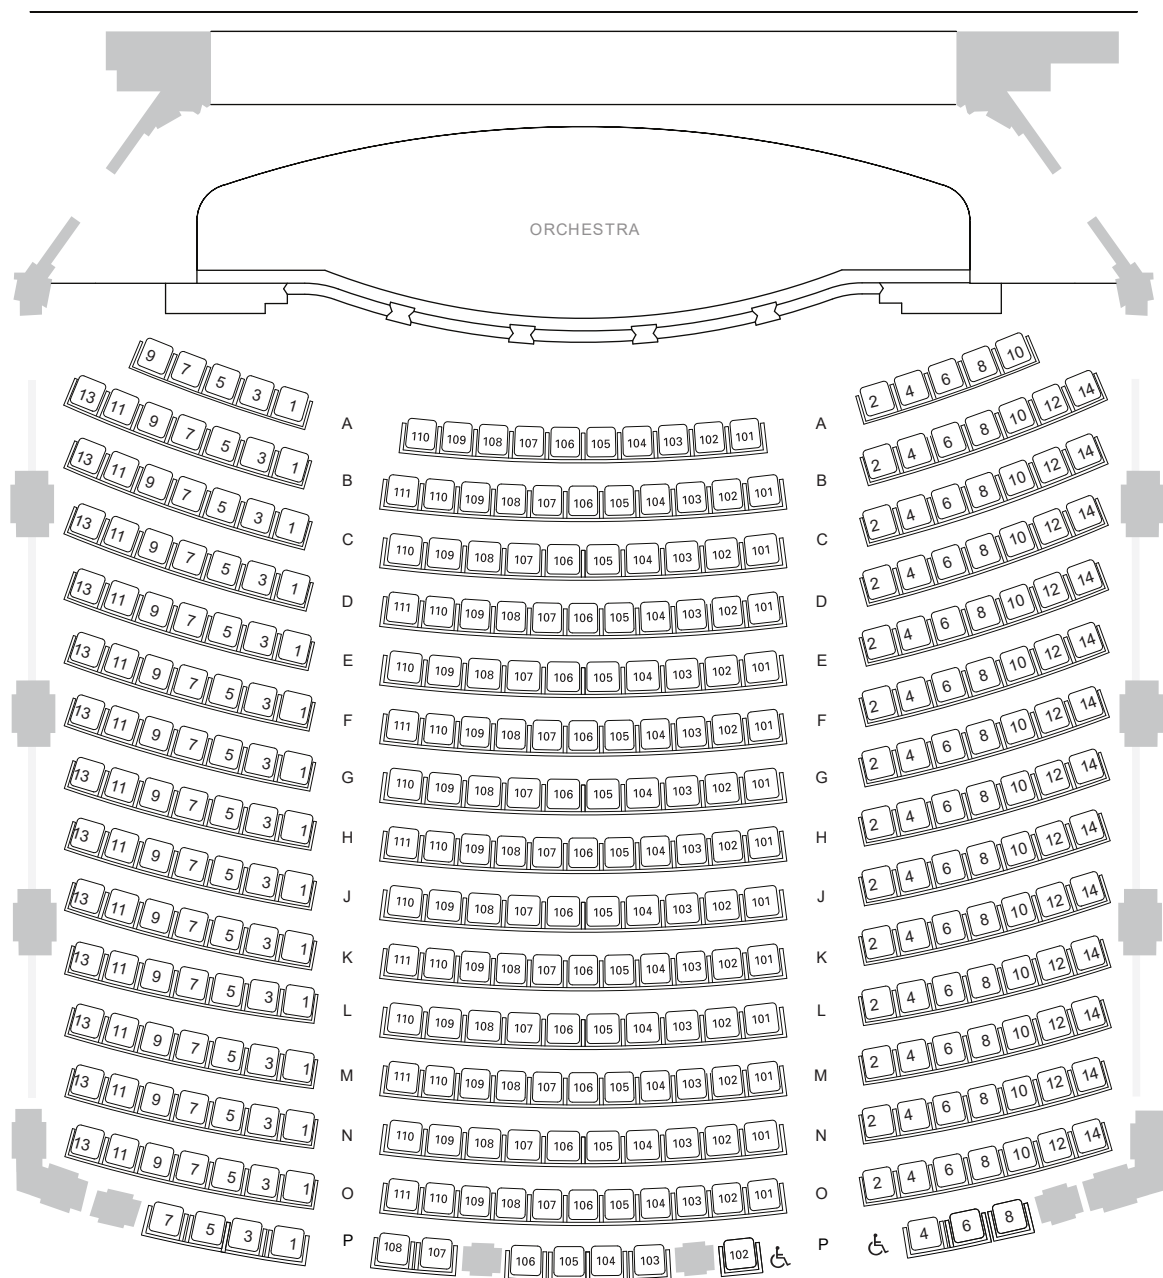

DOCK STREET THEATRE

STAGE

ORCHESTRA SEATING