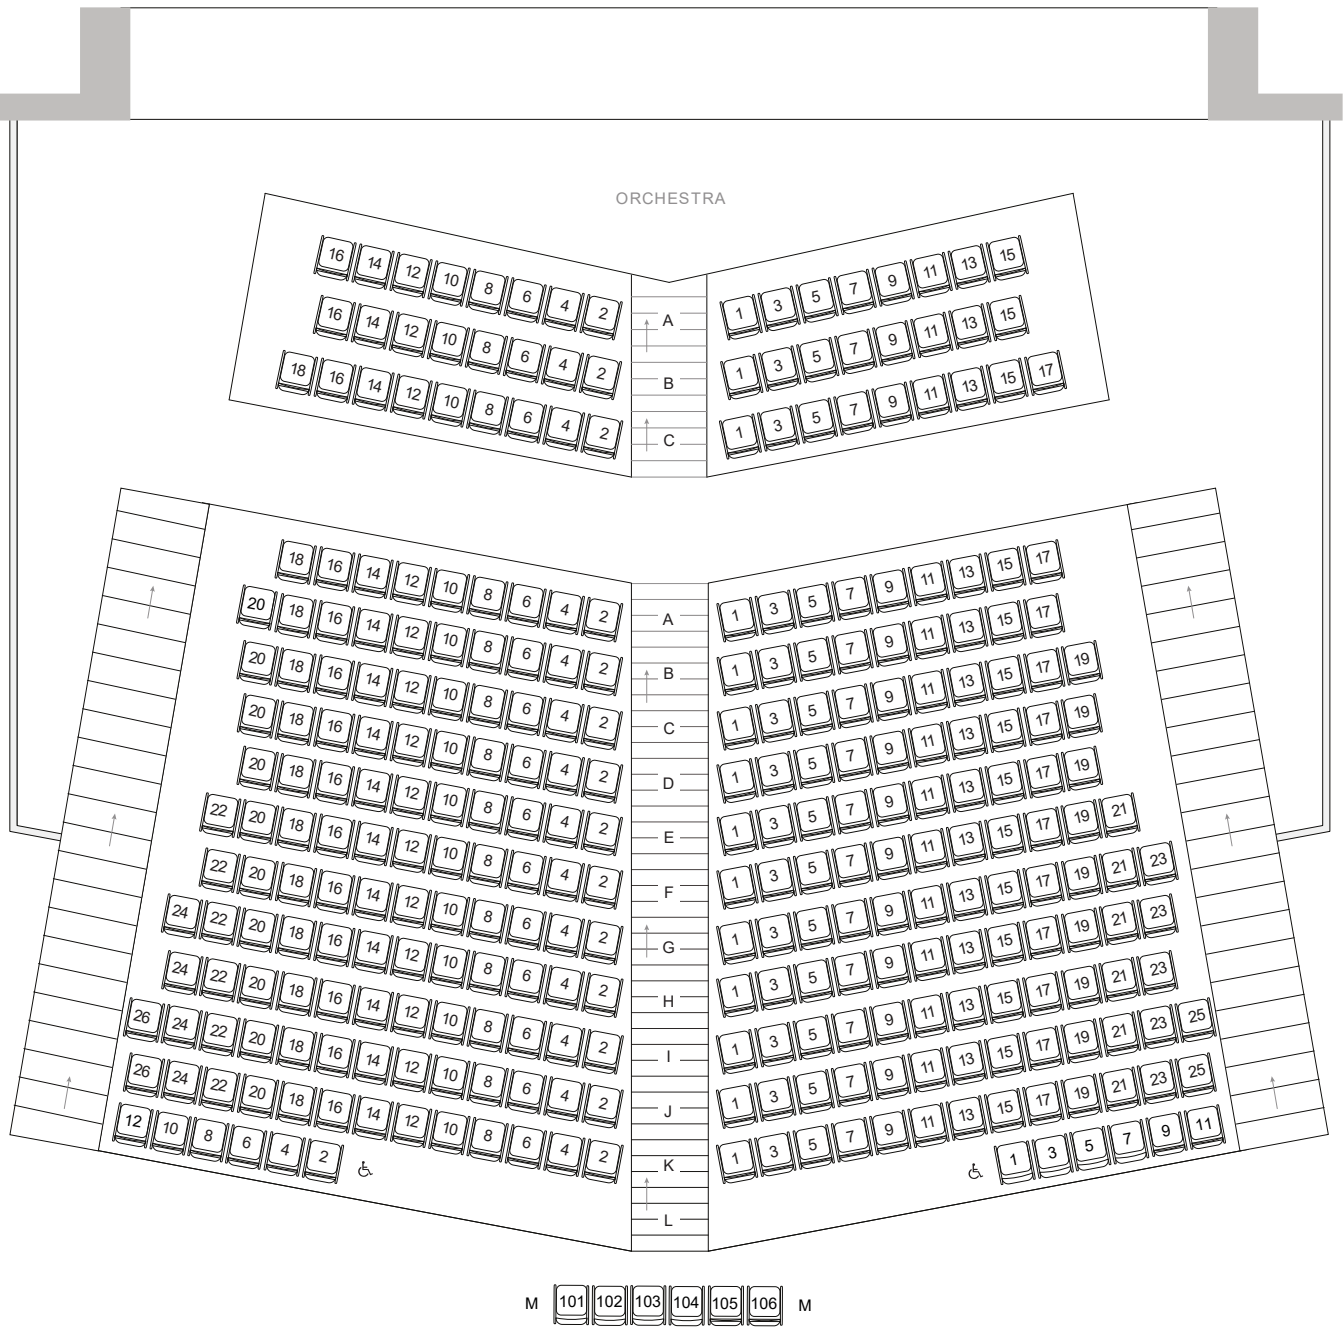

EMMETT ROBINSON THEATRE

STAGE

THEATRE / DANCE SEATING